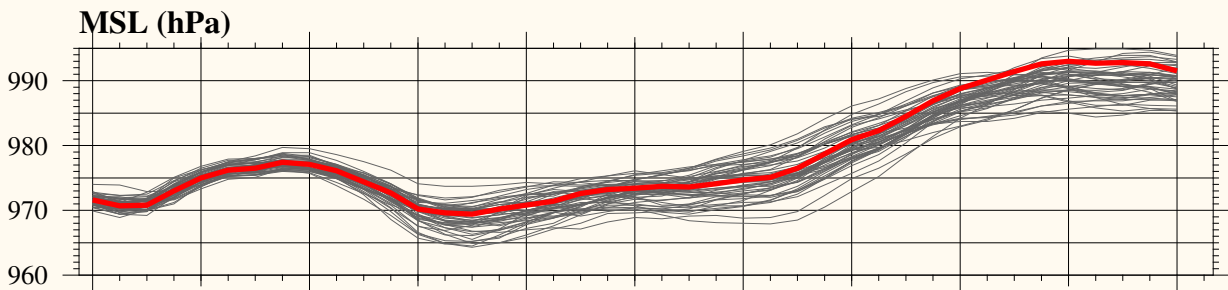

Neumayer-III

Position: S70.67 / W08.27

Model Base Time:
2025-03-14 / 00z

(c) DWD / Dr. Oliver Sievers

Neumayer-III

Position: S70.67 / W008.27

Model Base Time:

2025-03-14 / 00z