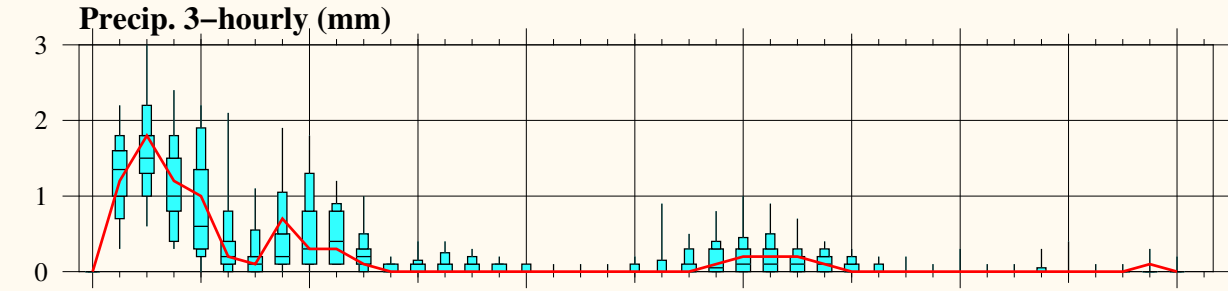

Neumayer-III

Position: S70.67 / W08.27

Model Base Time:
2025-03-14 / 00z

(c) DWD / Dr. Oliver Sievers

Neumayer-III

Position: S70.67 / W008.27

Model Base Time:

2025-03-14 / 00z

Friday March 14 Saturday March 15 **Sunday** March 16 Monday March 17 Tuesday March 18

2025