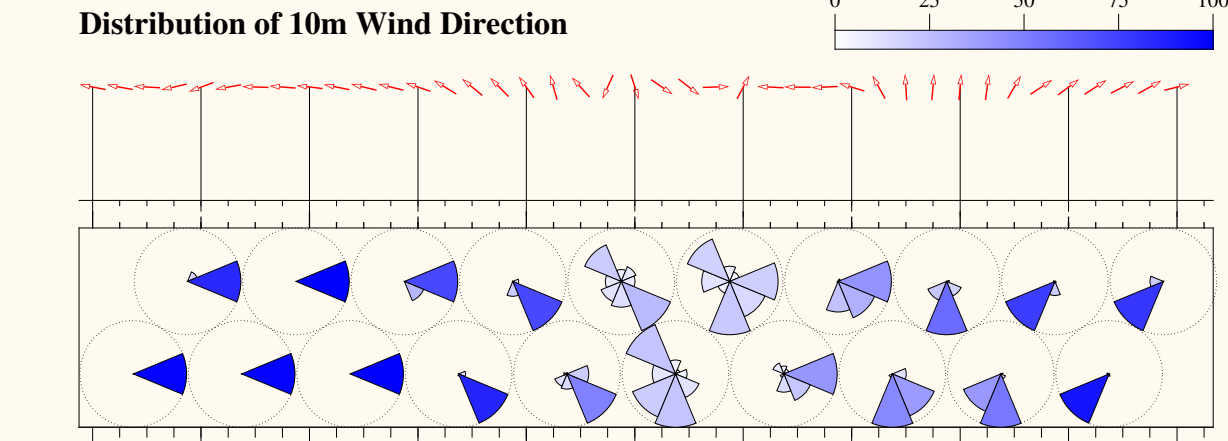

Neumayer-III

Position: S70.67 / W08.27

Model Base Time:
2025-03-14 / 00z

(c) DWD / Dr. Oliver Sievers

Neumayer-III

Position: S70.67 / W008.27

Model Base Time:

2025-03-14 / 00z