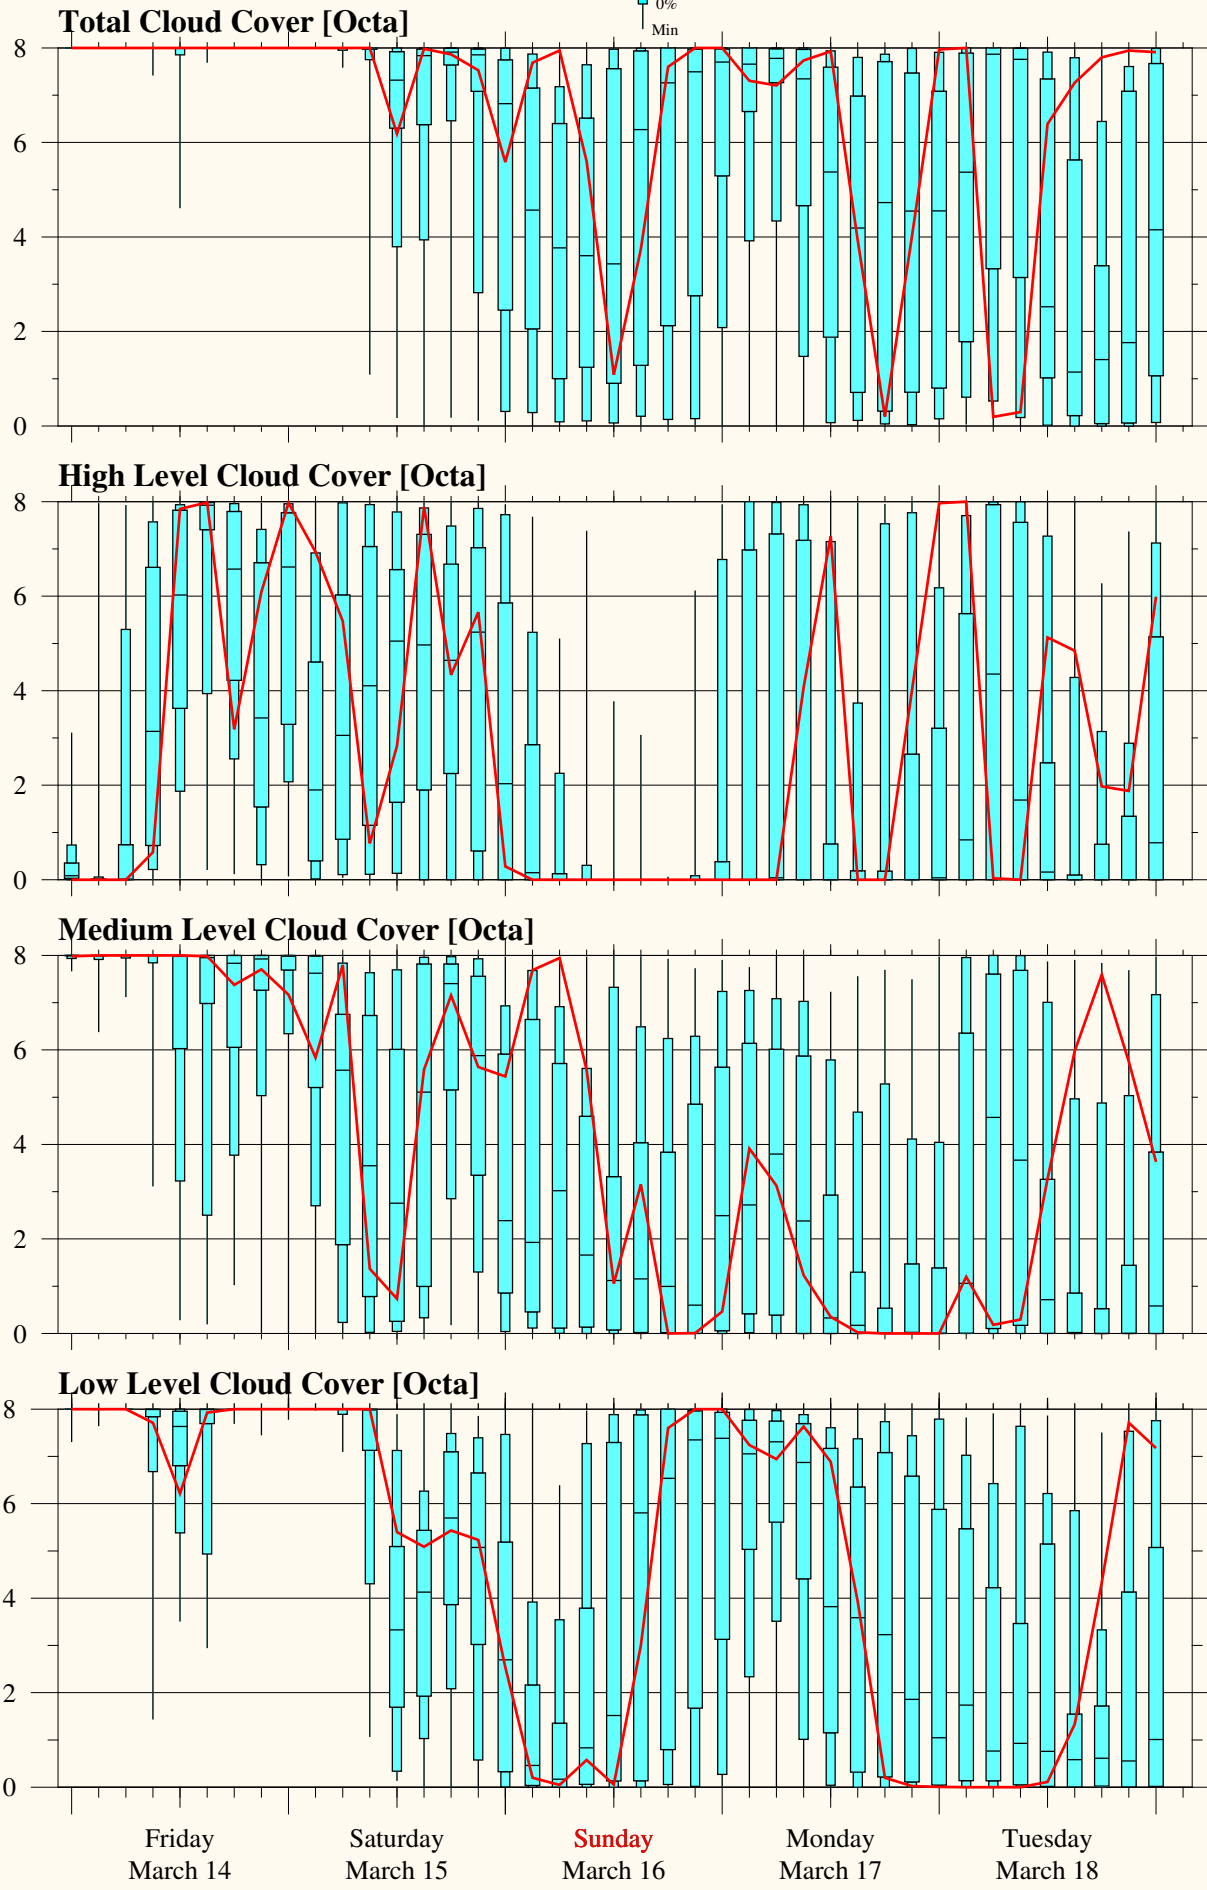

Neumayer-III

Position: S70.67 / W08.27

Model Base Time:
2025-03-14 / 00z

(c) DWD / Dr. Oliver Sievers

Neumayer-III

Position: S70.67 / W008.27

Model Base Time:

2025-03-14 / 00z

Friday March 14 Saturday March 15 **Sunday** March 16 Monday March 17 Tuesday March 18

2025