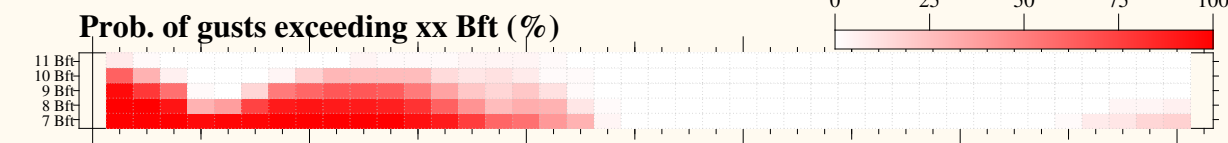

Neumayer-III

Position: S70.67 / W08.27

Model Base Time:
2025-03-14 / 00z

(c) DWD / Dr. Oliver Sievers

Neumayer-III

Position: S70.67 / W008.27

Model Base Time:

2025-03-14 / 00z