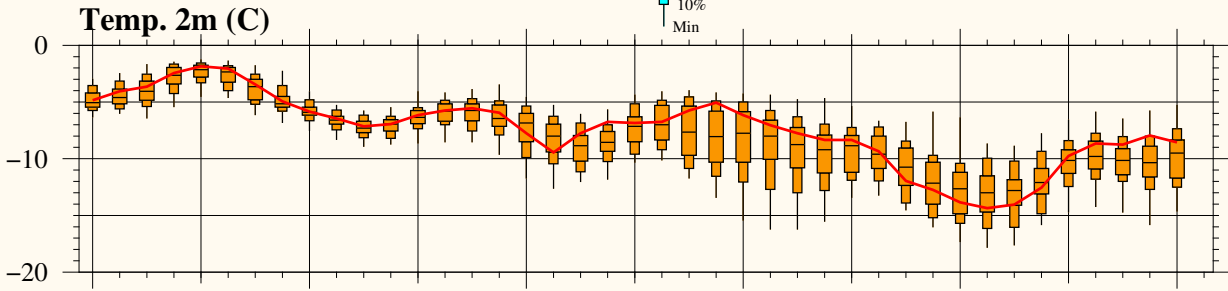

Neumayer-III

Position: S70.67 / W08.27

Model Base Time:
2025-03-14 / 00z

(c) DWD / Dr. Oliver Sievers

Neumayer-III

Position: S70.67 / W008.27

Model Base Time:

2025-03-14 / 00z