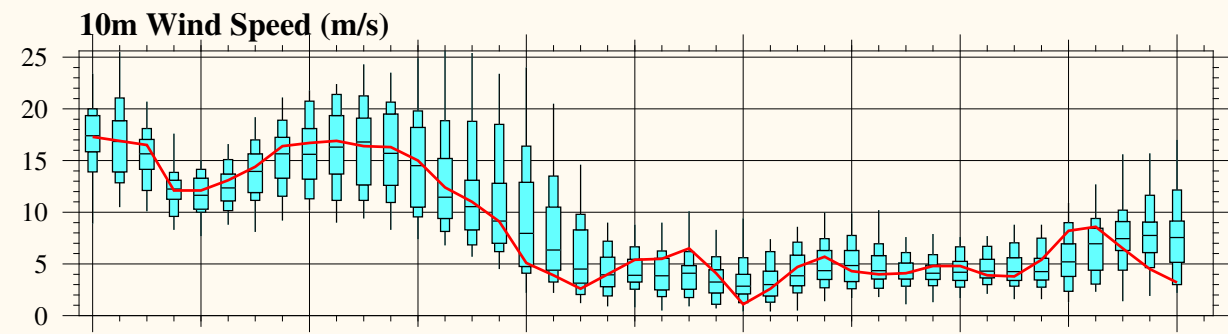

Neumayer-III

Position: S70.67 / W08.27

Model Base Time:
2025-03-14 / 00z

(c) DWD / Dr. Oliver Sievers

Neumayer-III

Position: S70.67 / W008.27

Model Base Time:

2025-03-14 / 00z