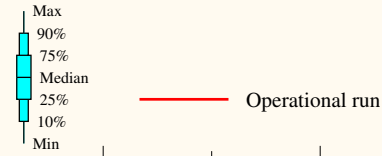

Neumayer-III

Position: S70.67 / W08.27

Model Base Time:
2025-03-14 / 00z

(c) DWD / Dr. Oliver Sievers

Neumayer-III

Position: S70.67 / W008.27

Model Base Time:

2025-03-14 / 00z