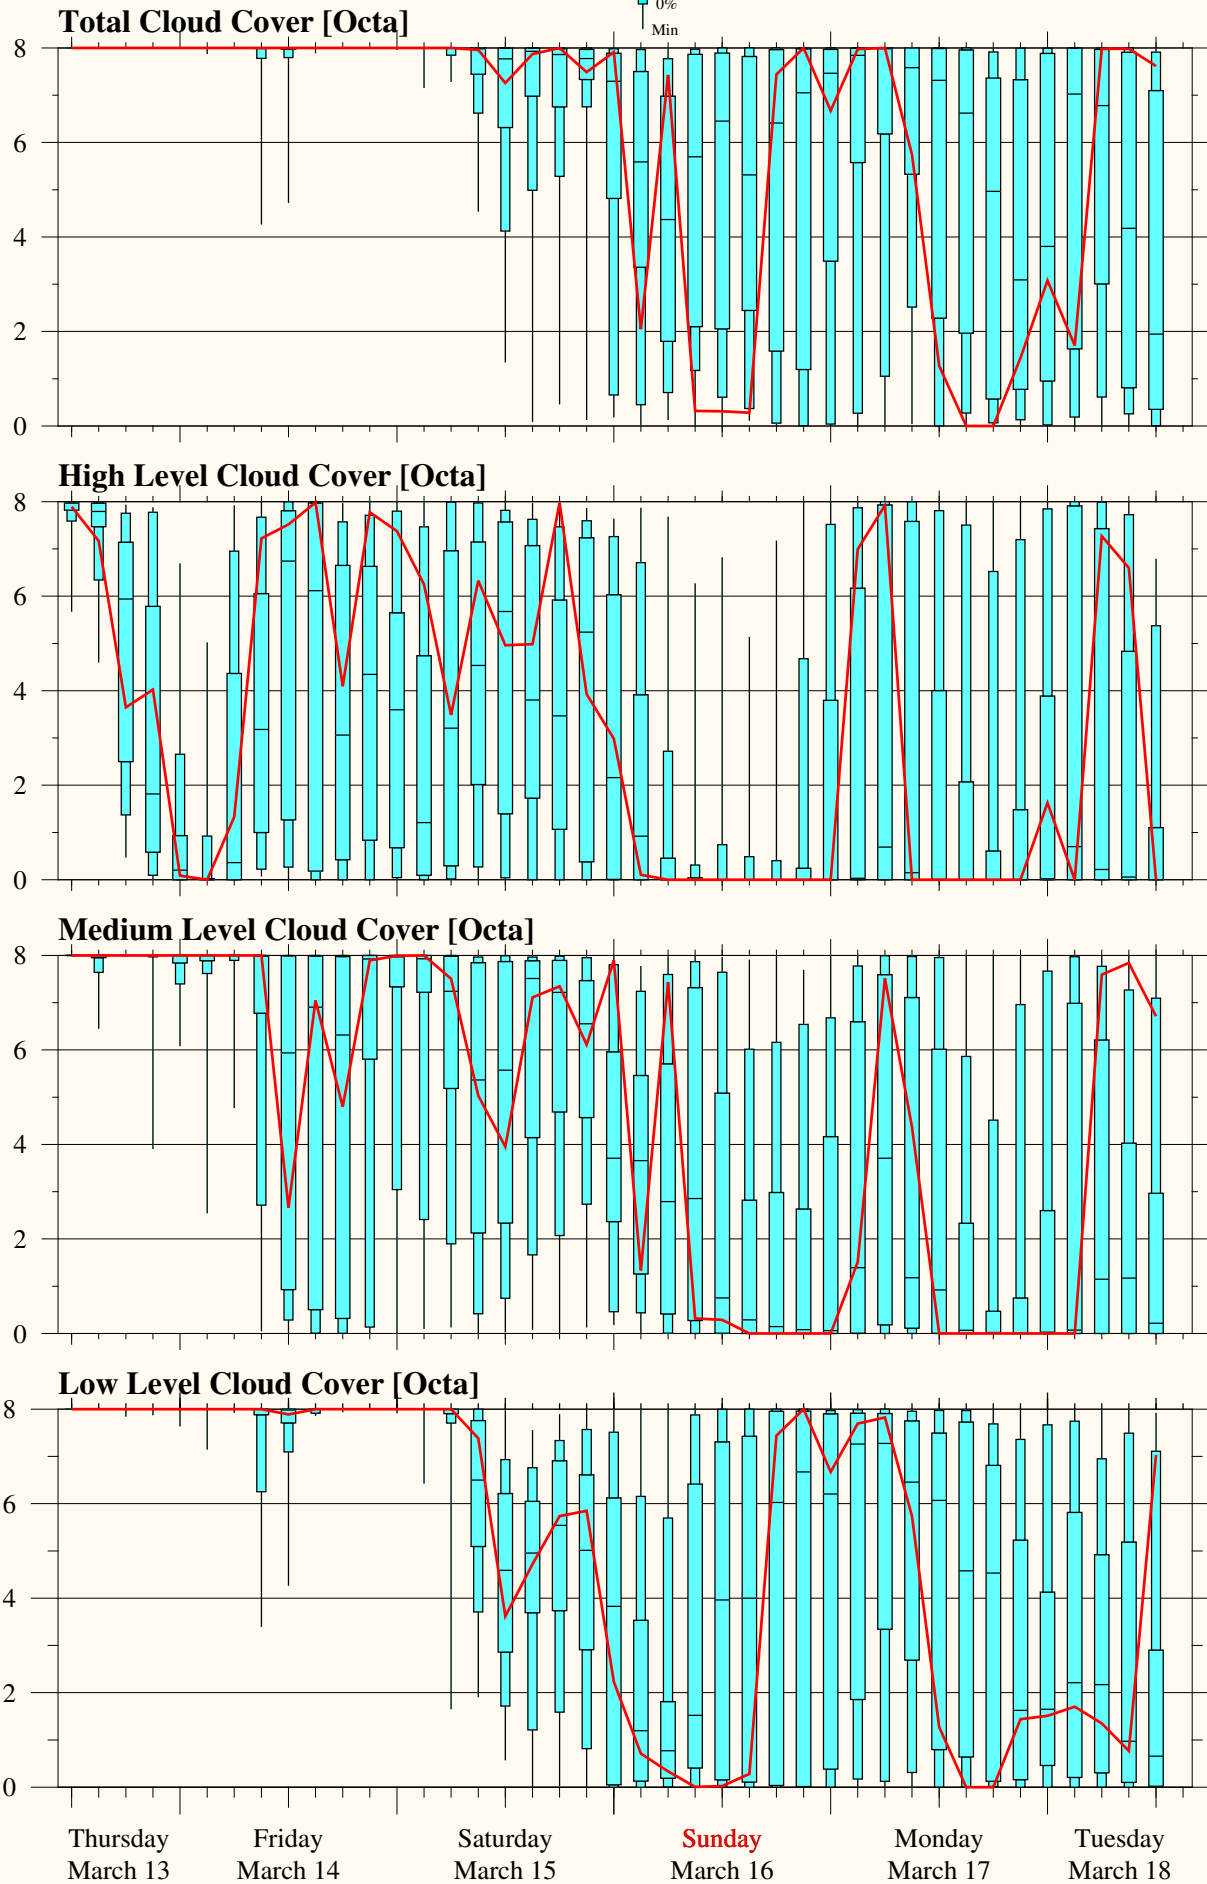

Neumayer-III

Position: S70.67 / W08.27

Model Base Time:
2025-03-13 / 12z

Neumayer-III

Position: S70.67 / W008.27

Model Base Time:
2025-03-13 / 12z

Thursday March 13 Friday March 14 Saturday March 15 **Sunday** March 16 Monday March 17 Tuesday March 18

2025