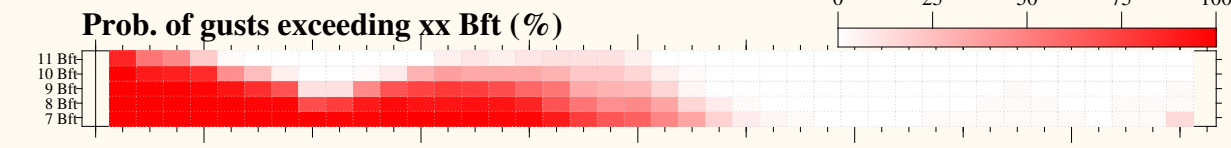

Neumayer-III

Position: S70.67 / W08.27

Model Base Time:
2025-03-13 / 12z

Neumayer-III

Position: S70.67 / W008.27

Model Base Time:
2025-03-13 / 12z

Thursday March 13 Friday March 14 Saturday March 15 **Sunday** March 16 Monday March 17 Tuesday March 18