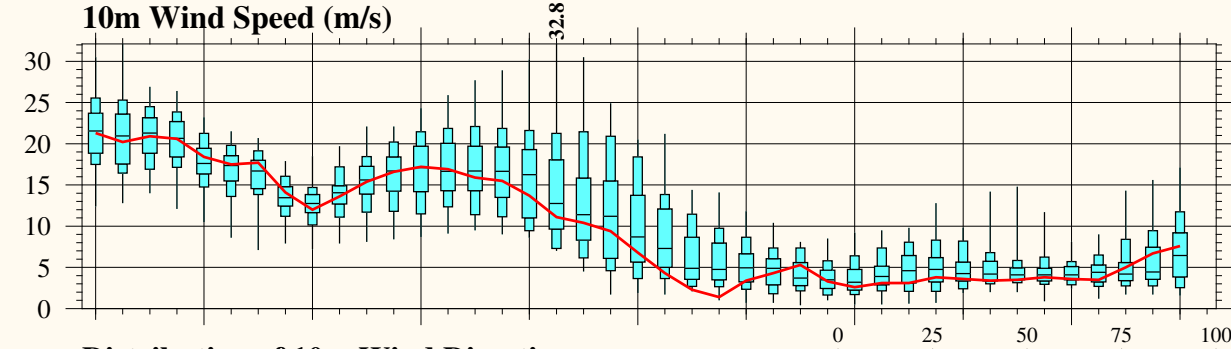

Neumayer-III

Position: S70.67 / W08.27

Model Base Time:
2025-03-13 / 12z

Neumayer-III

Position: S70.67 / W008.27

Model Base Time:
2025-03-13 / 12z

Thursday March 13 Friday March 14 Saturday March 15 **Sunday** March 16 Monday March 17 Tuesday March 18