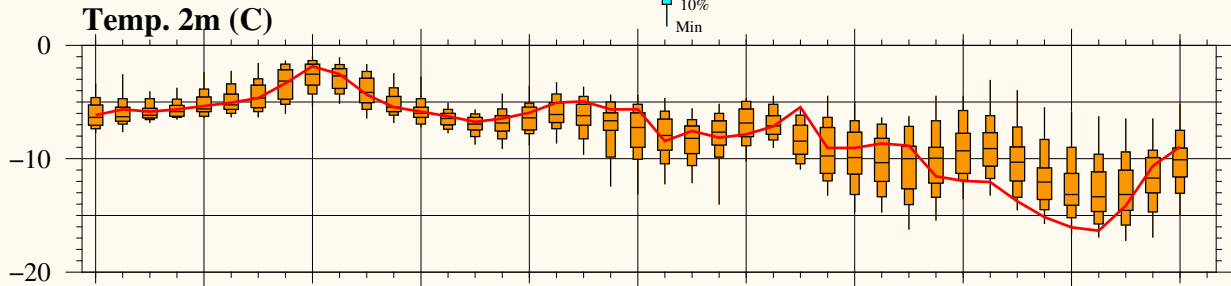

Neumayer-III

Position: S70.67 / W08.27

Model Base Time:
2025-03-13 / 12z

Neumayer-III

Position: S70.67 / W008.27

Model Base Time:
2025-03-13 / 12z

Thursday March 13 Friday March 14 Saturday March 15 **Sunday** March 16 Monday March 17 Tuesday March 18