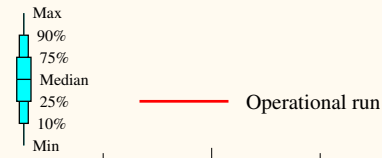

Neumayer-III

Position: S70.67 / W08.27

Model Base Time:
2025-03-13 / 12z

Neumayer-III

Position: S70.67 / W008.27

Model Base Time:
2025-03-13 / 12z

Thursday March 13 Friday March 14 Saturday March 15 **Sunday** March 16 Monday March 17 Tuesday March 18