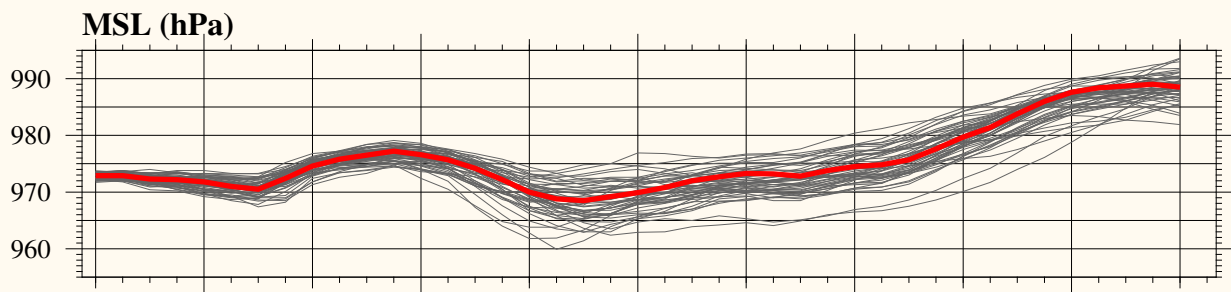

Neumayer-III

Position: S70.67 / W08.27

Model Base Time:
2025-03-13 / 12z

Neumayer-III

Position: S70.67 / W008.27

Model Base Time:
2025-03-13 / 12z

Thursday March 13 Friday March 14 Saturday March 15 **Sunday** March 16 Monday March 17 Tuesday March 18