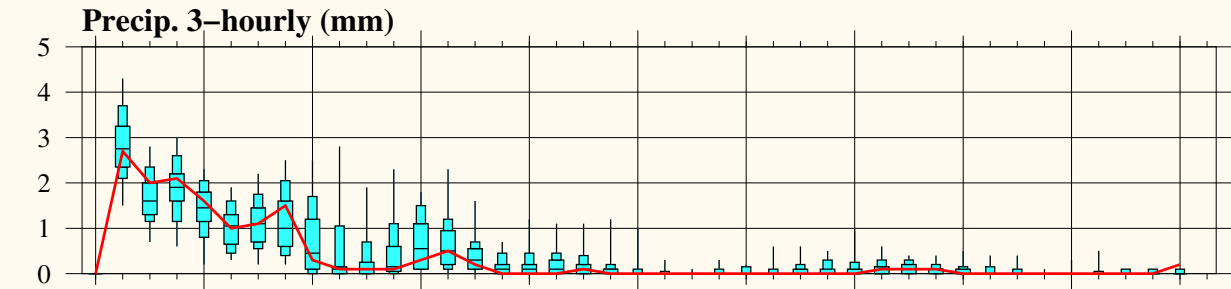

Neumayer-III

Position: S70.67 / W08.27

Model Base Time:
2025-03-13 / 12z

Neumayer-III

Position: S70.67 / W008.27

Model Base Time:
2025-03-13 / 12z

Thursday March 13 Friday March 14 Saturday March 15 **Sunday** March 16 Monday March 17 Tuesday March 18