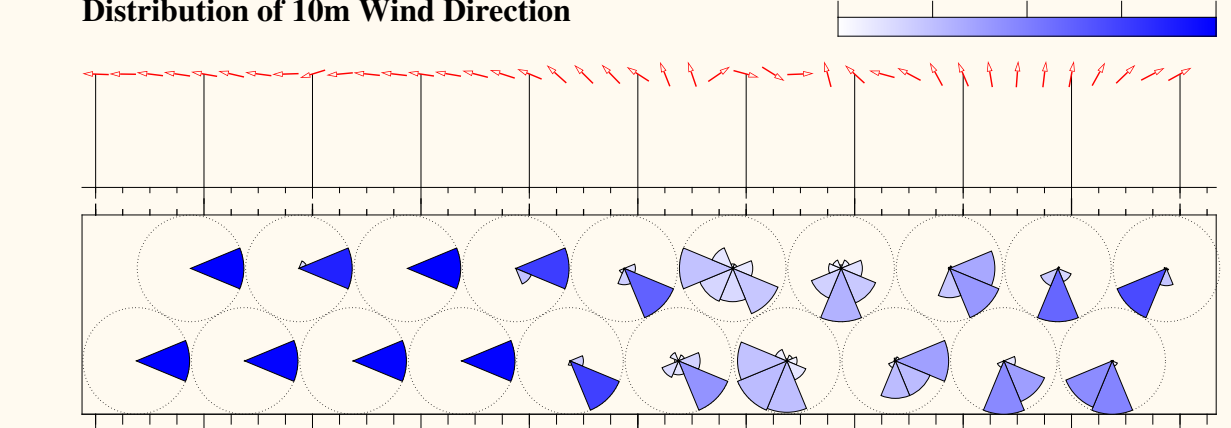

Neumayer-III

Position: S70.67 / W08.27

Model Base Time:
2025-03-13 / 12z

Neumayer-III

Position: S70.67 / W008.27

Model Base Time:
2025-03-13 / 12z

Thursday March 13 Friday March 14 Saturday March 15 **Sunday** March 16 Monday March 17 Tuesday March 18