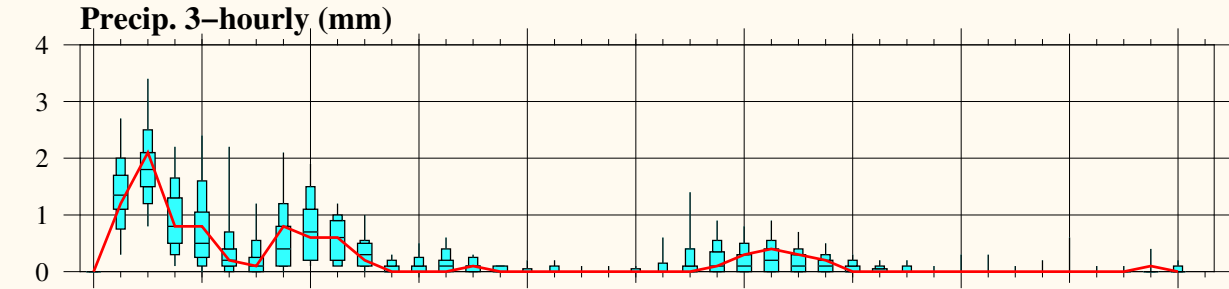

PS 146 70 30S 008 12W

Position: S70.50 / W008.20

Model Base Time:

2025-03-14 / 00z

PS 146 70 30S 008 12W

Position: S70.50 / W008.20

Model Base Time:

2025-03-14 / 00z

Operational run

Friday  
March 14

Saturday  
March 15

Sunday  
March 16

Monday  
March 17

Tuesday  
March 18

2025