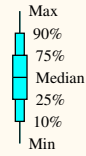

PS 146 70 30S 008 12W

Position: S70.50 / W008.20

Model Base Time:

2025-03-14 / 00z

PS 146 70 30S 008 12W

Position: S70.50 / W008.20

Model Base Time:

2025-03-14 / 00z