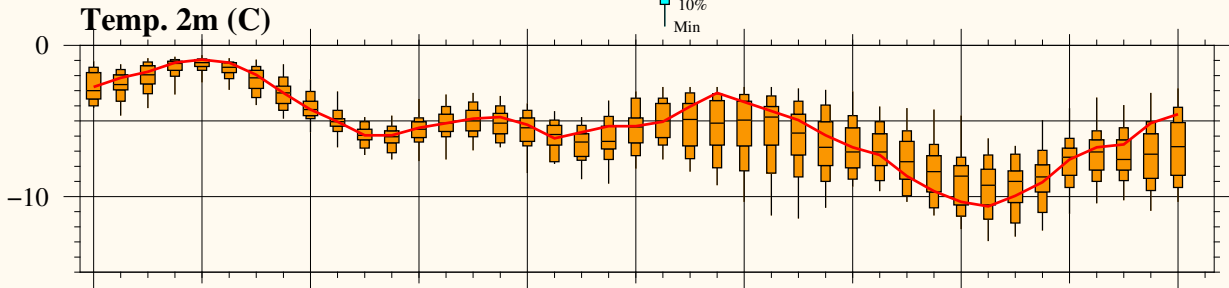

PS 146 70 30S 008 12W

Position: S70.50 / W008.20

Model Base Time:

2025-03-14 / 00z

Operational run

Friday
March 14

Saturday
March 15

Sunday
March 16

Monday
March 17

Tuesday
March 18

2025