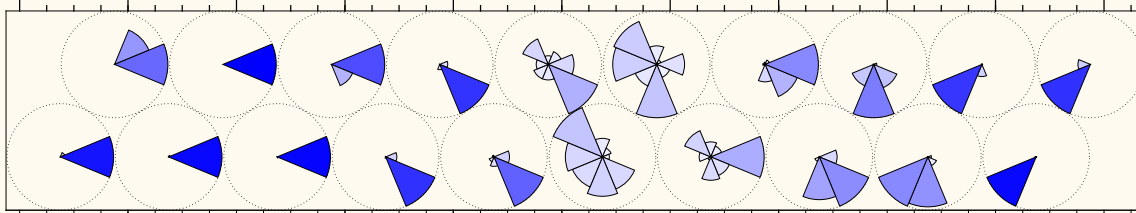

PS 146 70 30S 008 12W

Position: S70.50 / W008.20

Model Base Time:

2025-03-14 / 00z

Operational run

Friday
March 14

Saturday
March 15

Sunday
March 16

Monday
March 17

Tuesday
March 18

2025