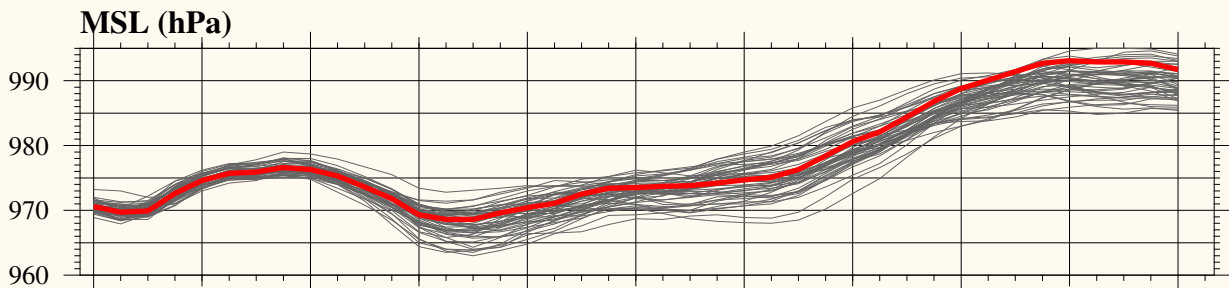

PS 146 70 30S 008 12W

Position: S70.50 / W008.20

Model Base Time:

2025-03-14 / 00z

Operational run

Friday
March 14

Saturday
March 15

Sunday
March 16

Monday
March 17

Tuesday
March 18

2025