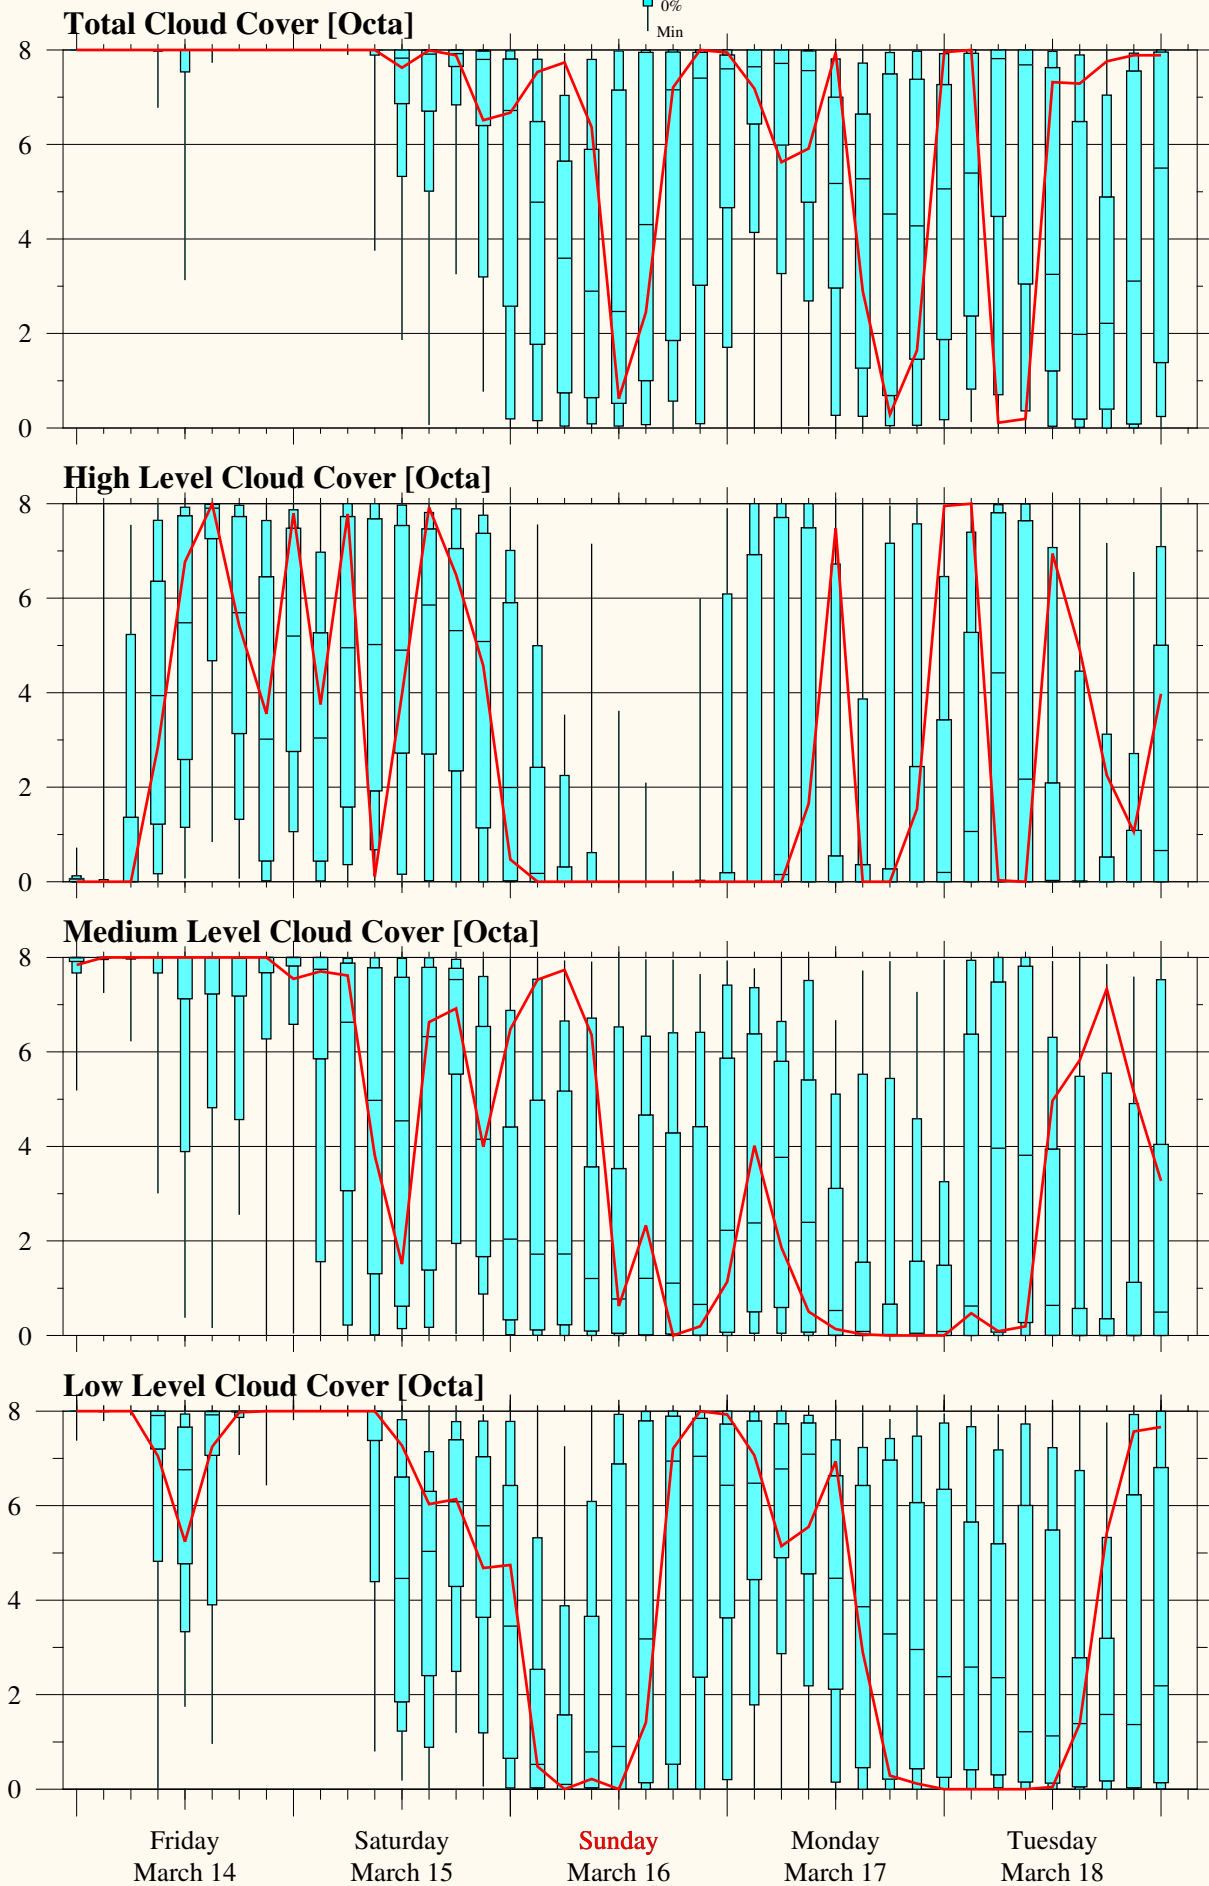

PS 146 70 30S 008 12W

Position: S70.50 / W008.20

Model Base Time:

2025-03-14 / 00z

PS 146 70 30S 008 12W

Position: S70.50 / W008.20

Model Base Time:

2025-03-14 / 00z

Operational run

Friday  
March 14

Saturday  
March 15

Sunday  
March 16

Monday  
March 17

Tuesday  
March 18

2025