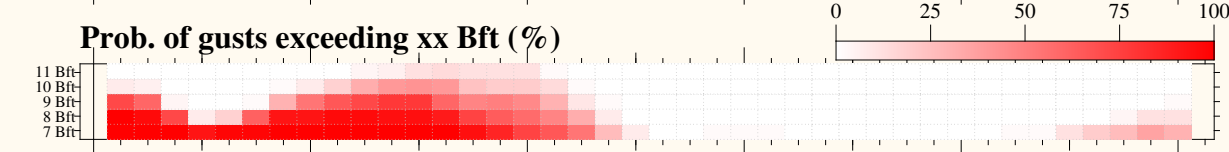

PS 146 70 30S 008 12W

Position: S70.50 / W008.20

Model Base Time:

2025-03-14 / 00z

Operational run

Friday
March 14

Saturday
March 15

Sunday
March 16

Monday
March 17

Tuesday
March 18

2025