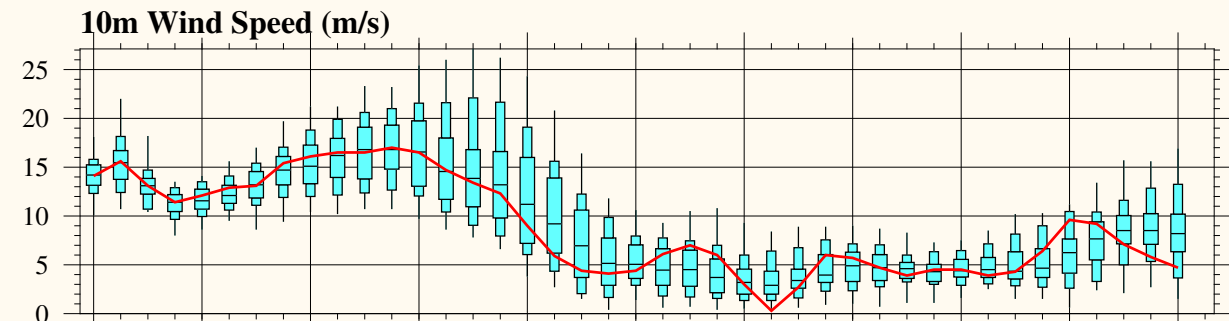

PS 146 70 30S 008 12W

Position: S70.50 / W008.20

Model Base Time:

2025-03-14 / 00z

Operational run

Friday
March 14

Saturday
March 15

Sunday
March 16

Monday
March 17

Tuesday
March 18

2025